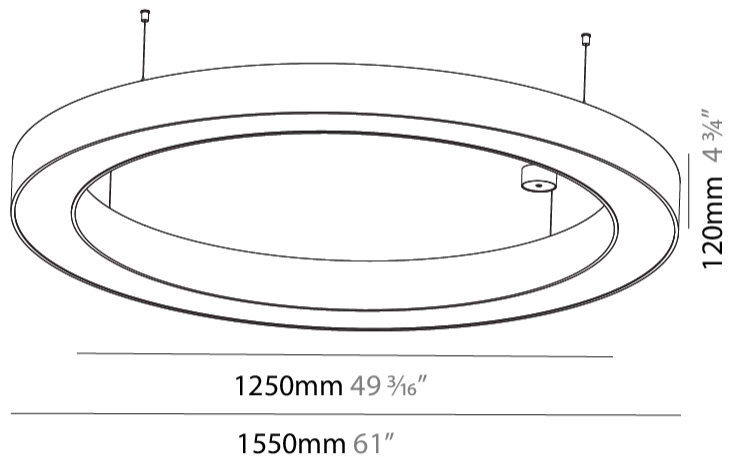

GENERAL

Series: Glorious
Subseries: Glorious
Brand: Prolight
Division: Architectural
Mounting Type: Suspension
Mounting Location: Ceiling
Subcategory: Ambient

PHYSICAL

Shape: Round
Diameter (mm): 1550
Diameter (in): 61
Height (mm): 120
Height (in): 4 ¾
Max. Overall Height (mm): 2120
Max. Overall Height (in): 83 ⅞
Light Distribution: Direct
Weight (kg): 16.737
Weight (lbs): 36.82
Diffuser: PMMA - Opal or Micro-Prism
Fixture Finish: SSR / BKV / CWI / CRY / HAB / UFT / ITA / RUA / FTG / MYG / LOD / PUS / FRO / FUP / KIA / POP / BLS / SPG / MEY / GOH / GUM / CHC / COM / ABZ / JAG / OBR / MOS / ROR
Fixture Material: Aluminum

ELECTRICAL

Lamp Type: LED (Zhaga Standard)
Input Wattage (W): 75
Total Output Wattage (W): 60 / 48 (3500K)
Dimming: Non-Dimming / Phase Dimming (120Vac only) / 0-10V Dimming
Driver Included: Yes
Driver Location: Integrated
Driver Type: Constant Current
Driver Class: Class 2
Input Voltage (V): 120 - 277
Constant Current (MA): 350 / 700/800 (3500K)

LED

Color Temperature (°K): 3000 / 3500 / 4000
Max. Delivered Lumen (lm): 6920 / 7164 / 7310
CRI: >80 CRI
Efficiency (%): 0.65
Lamp Life (hrs): 50000

OPTICAL

RATINGS AND CERTIFICATIONS

Certified By: Certified for North American Standards
IP rating: IP20